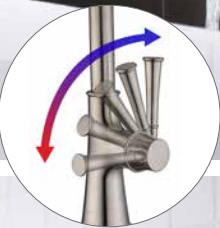

SINGLE HANDLE PULL-OUT KITCHEN FAUCET

Model: **Finish:**
KSK1113--C Polished Chrome
KSK1113--BN Brushed Nickel PVD

- Single Hole Installation or
- Optional Deckplate for 3 Hole Installation
- 135° Swivel Spout
- 2 Function (stream , spray) Pull-out Sprayer
- Quik-Connect 60" Flexible Sprayer Hose

· **Packing: 6 PC/Box**

SINGLE HANDLE PULL-DOWN KITCHEN FAUCET

Stream

Splash-proof Spray

Sweep

90° Forward Rotation

Model:

KSK1123--C

KSK1123--BN

Finish:

Polished Chrome

Brushed Nickel PVD

- Single Hole Installation
- Deck plate upon separate request.
- 90° Forward Rotation Handle
- 360° Swivel Spout
- 3 Function (stream , spray , sweep) Pull-out Sprayer
- Quik-Connect 60" Flexible Sprayer Hose