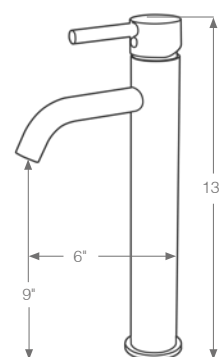

SINGLE HANDLE VESSEL FAUCET

Model:

KSB1119--C

KSB1119--BN

Finish:

Polished Chrome

Brushed Nickel PVD

- Single Hole Installation
- Solid Stainless Steel Construction
- Premium Grade Ceramic Disc Cartridge
- Push-down Pop-up Drain Included
- 100% Pressure System Tested

• **Packing: 6 PC/Box**