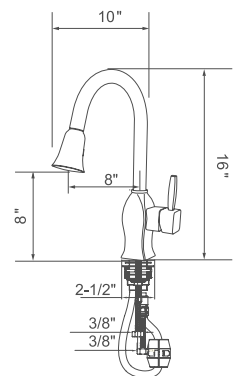

SINGLE HANDLE PULL-DOWN KITCHEN FAUCET

Model:

KSK1122--C
KSK1122--BN

Finish:

Polished Chrome
Brushed Nickel PVD

- Single Hole Installation
- 360° Swivel Spout
- 3 Function (stream , spray, pause) Pull-out Sprayer
- Quik-Connect 60" Flexible Sprayer Hose

· **Packing: 6 PC/Box**