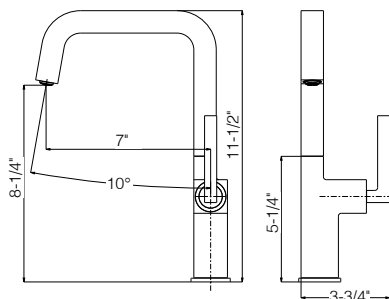

• Packing: 6 PC/Box