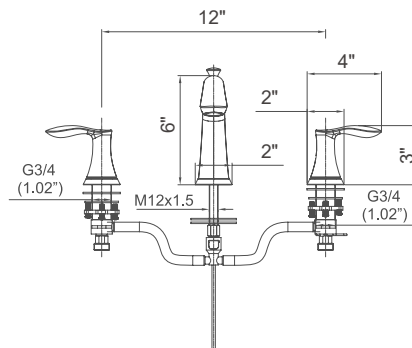

- Wide Spread, 3 Hole Installation
- **Solid Brass Construction**
- 1/4 Turn, Ceramic Disc Cartridge
- Pop-up Drain Included
- 100% Pressure System Tested
- **Packing: 6 PC/Box**

4" TWO HANDLE LAVATORY FAUCET