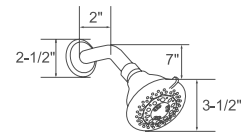

SINGLE HANDLE TUB/SHOWER SET / TRIM

Model:

KSBT101--C

KSBT101--BN

Finish:

Polished Chrome

Brushed Nickel PVD

- Brass Shower Arm
- Multifunction Shower Head
- cUPC Certified

TRIM ONLY

Packing: 12 PC/Box