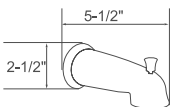

Polished Chrome

Brushed Nickel PVD

- Brass Shower Arm
- Multifunction Shower Head
- cUPC Certified

TRIM ONLY

Packing: 12 PC/Box

ACCESSORIES

KSPOP-01

Push Style Pop-Up
Drain Assembly
Chrome Finish,
With Overflow
1 1/2" x 7" Standard