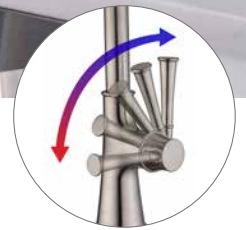

SINGLE HANDLE PULL-DOWN KITCHEN FAUCET

90° Forward Rotation

Model:

- **KSK1117--C**
- **KSK1117--BN**
- **KSK1117--SG**
- **KSK1117--MB**

Finish:

- Polished Chrome
- Brushed Nickel PVD
- Satin Gold
- Matte Black

- Single Hole Installation
- Deck plate upon separate request.
- 360° Swivel Spout
- 3 Function (stream , spray, pause) Pull-out Sprayer
- Quik-Connect 60" Flexible Sprayer Hose

· **Packing: 6 PC/Box**