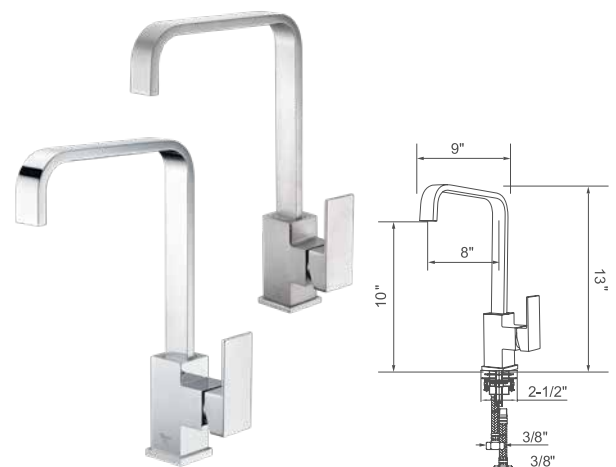

Model:
KSK1121--C Polished Chrome
KSK1121--BN Brushed Nickel PVD

- Single Hole Installation
- 360° Swivel Spout
- Premium Grade Ceramic Disc Cartridge
- 100% Pressure System Tested
- Solid Brass Construction

· **Packing: 6 PC/Box**