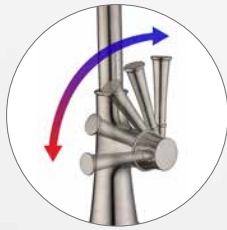

SINGLE HANDLE KITCHEN/BAR FAUCET