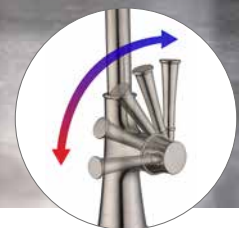

TWO HANDLE PULL-DOWN KITCHEN FAUCET

Model:

- **KSK1219--C**
- **KSK1219--BN**
- **KSK1219--SG**
- **KSK1219--MB**

Finish:

- Polished Chrome
- Brushed Nickel PVD
- Satin Gold
- Matte Black

- Single Hole Installation
- Deck plate upon separate request.
- 90° Forward Rotation Handle
- 360° Swivel Spout
- 2 Function (stream , spray) Pull-out Sprayer
- Quik-Connect 60" Flexible Sprayer Hose
- 1/4 Turn, Ceramic Disc Cartridge
- Solid Brass Construction

· **Packing: 6 PC/Box**

90° Forward Rotation