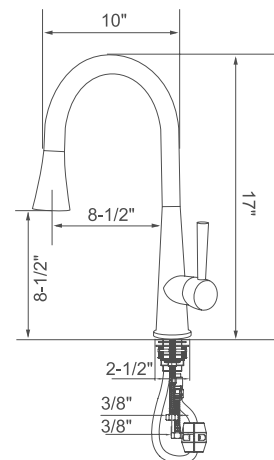

Finish:

Polished Chrome

Brushed Nickel PVD

- Single Hole Installation
- Deck plate upon separate request.
- 90° Forward Rotation Handle
- 360° Swivel Spout
- 3 Function (stream , spray , sweep) Pull-out Sprayer
- Quik-Connect 60" Flexible Sprayer Hose

· **Packing: 6 PC/Box**