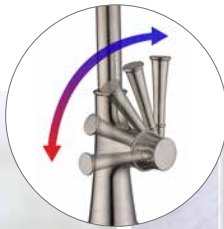

SINGLE HANDLE PULL-DOWN KITCHEN FAUCET

Model:

- **KSK1114--C**
- **KSK1114--BN**
- **KSK1114--RB**

Finish:

- Polished Chrome
- Brushed Nickel PVD
- Oil Rubbed Bronze

- Single Hole Installation
- Deck plate upon separate request.
- 360° Swivel Spout
- 3 Function (stream , spray, pause) Pull-out Sprayer
- Quik-Connect 60" Flexible Sprayer Hose

· **Packing: 6 PC/Box**

90° Forward Rotation