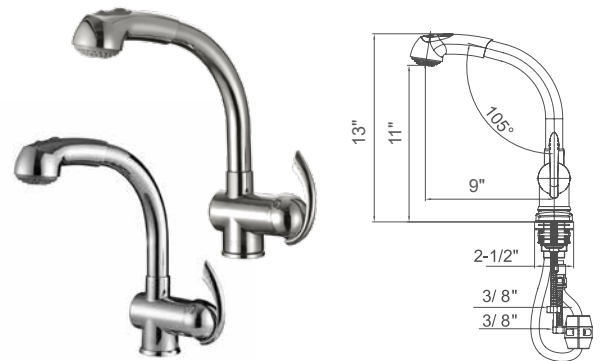

SINGLE HANDLE PULL-OUT KITCHEN FAUCET

Model:
KSK1116--C Polished Chrome
KSK1116--BN Brushed Nickel PVD

- Single Hole Installation
- Deck plate upon separate request.
- 135° Swivel Spout
- 2 Function (stream , spray) Pull-out Sprayer
- Quik-Connect 60" Long Flexible Sprayer Hose

• **Packing: 6 PC/Box**

Model:
KSK1110--C Polished Chrome
KSK1110--BN Brushed Nickel PVD

- Single Hole Installation
- Deck plate upon separate request.
- 360° Swivel Spout
- 2 Function (stream , spray) Pull-out Sprayer
- Quik-Connect 60" Flexible Sprayer Hose

• **Packing: 6 PC/Box**