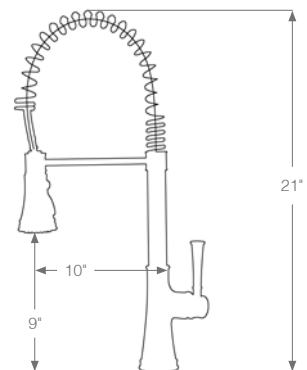

SINGLE HANDLE PULL-DOWN KITCHEN FAUCET

Model: **Finish:**
KSK1133--BN Brushed Nickel PVD

- Single Hole Installation
- Deck plate upon separate request.
- 90° Forward Rotation Handle
- 360° Swivel Spout
- 3 Function (stream , spray, sweep) Pull-out Sprayer
- Quik-Connect 60" Flexible Sprayer Hose

· **Packing: 6 PC/Box**