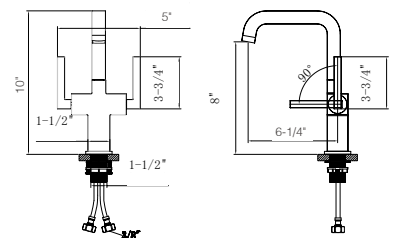

• **Packing: 6 PC/Box**