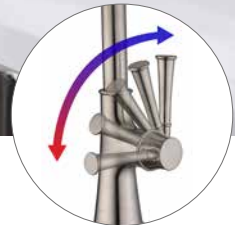

SINGLE HANDLE PULL-DOWN KITCHEN FAUCET

90° Forward Rotation

Model:

KSK1122--C
KSK1122--BN

Finish:

Polished Chrome
Brushed Nickel PVD

- Single Hole Installation
- 360° Swivel Spout
- 3 Function (stream , spray, pause) Pull-out Sprayer
- Quik-Connect 60" Flexible Sprayer Hose

· **Packing: 6 PC/Box**