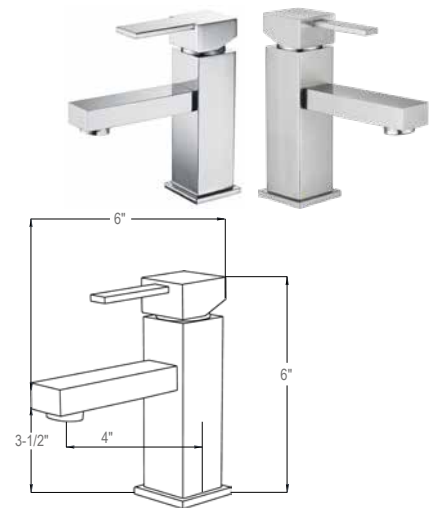

• **Packing: 6 PC/Box**

SINGLE HANDLE LAVATORY FAUCET

Model:
KSB1132--C Polished Chrome
KSB1132--BN Brushed Nickel PVD

- Single Hole Installation
- Premium Grade Ceramic Disc Cartridge
- Pop-up Drain Included
- 100% Pressure System Tested

· **Packing: 6 PC/Box**

SINGLE HANDLE VESSEL FAUCET

Model:
KSB1104--C Polished Chrome

- Single Hole Installation
- **Solid Brass Construction**
- Premium Grade Ceramic Disc Cartridge
- Push-down Pop-up Drain Included
- 100% Pressure System Tested
- **Packing: 6 PC/Box**