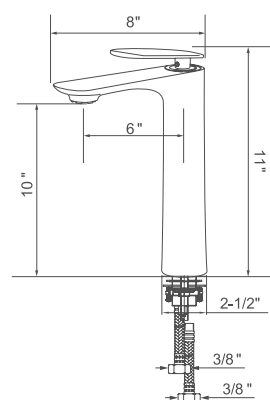

SINGLE HANDLE VESSEL FAUCET

Model:

KSB1102--C

KSB1102--BN

Finish:

Polished Chrome

Brushed Nickel PVD

- Single Hole Installation
- **Solid Brass Construction**
- Premium Grade Ceramic Disc Cartridge
- Push-down Pop-up Drain Included
- 100% Pressure System Tested
- **Packing: 6 PC/Box**