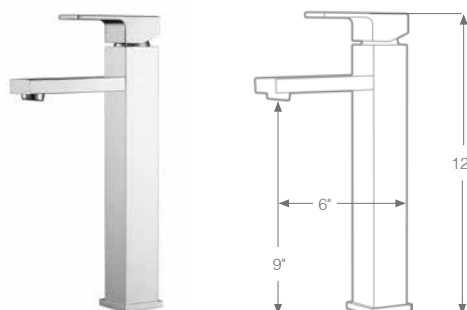

SINGLE HANDLE VESSEL FAUCET

Model:
KSB1104--C Polished Chrome

- Single Hole Installation
- **Solid Brass Construction**
- Premium Grade Ceramic Disc Cartridge
- Push-down Pop-up Drain Included
- 100% Pressure System Tested
- **Packing: 6 PC/Box**