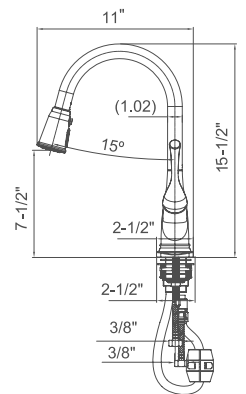

- Single Hole Installation
- Deck plate upon separate request.
- 360° Swivel Spout
- 3 Function (stream , spray, pause) Pull-out Sprayer
- Quik-Connect 60" Flexible Sprayer Hose

· **Packing: 6 PC/Box**