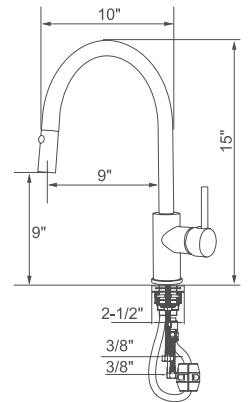

SINGLE HANDLE PULL-DOWN KITCHEN FAUCET

Model:
KSK1126--C
KSK1126--BN

Finish:
Polished Chrome
Brushed Nickel PVD

- Single Hole Installation
- Deck plate upon separate request.
- 360° Swivel Spout
- 2 Function (stream , spray)Metal Pull-out Sprayer
- Quik-Connect 60" Flexible Sprayer Hose

· **Packing: 6 PC/Box**