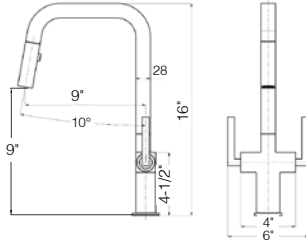

TWO HANDLE PULL-DOWN KITCHEN FAUCET

Model:

- **KSK1219--C**
- **KSK1219--BN**
- **KSK1219--SG**
- **KSK1219--MB**

Finish:

- Polished Chrome
- Brushed Nickel PVD
- Satin Gold
- Matte Black

- Single Hole Installation
- Deck plate upon separate request.
- 90° Forward Rotation Handle
- 360° Swivel Spout
- 2 Function (stream , spray) Pull-out Sprayer
- Quik-Connect 60" Flexible Sprayer Hose
- 1/4 Turn, Ceramic Disc Cartridge
- Solid Brass Construction

· **Packing: 6 PC/Box**

90° Forward Rotation