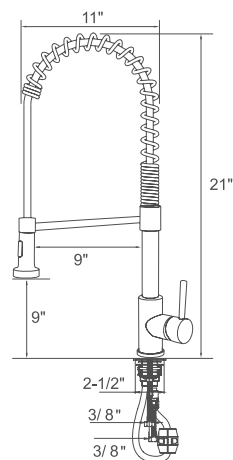

Model:

KSK1115--C

KSK1115--BN

Finish:

Polished Chrome

Brushed Nickel PVD

- Single Hole Installation
- Deck plate upon separate request.
- 360° Swivel Spout
- 3 Function (stream, spray, pause) Pull-out Sprayer
- Quik-Connect 60" Flexible Sprayer Hose

• **Packing: 6 PC/Box**