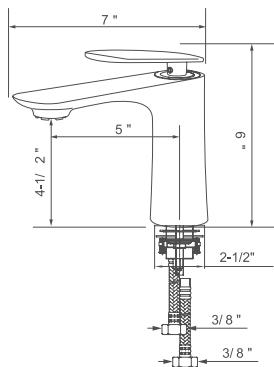

Model:

KSB1106--C

Finish:

Polished Chrome

KSB1106--BN

Brushed Nickel PVD

- Single Hole Installation
- Deck plate upon separate request.
- **Solid Brass Construction**
- Premium Grade Ceramic Disc Cartridge
- Push-down Pop-up Drain Included
- 100% Pressure System Tested
- **Packing: 6 PC/Box**