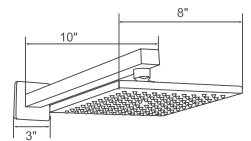

Model:

KSBT103--C

KSBT103--BN

Finish:

Polished Chrome

Brushed Nickel PVD

- Brass Shower Arm
- 8" Square Shower Head
- cUPC Certified

TRIM ONLY

Packing: 12 PC/Box