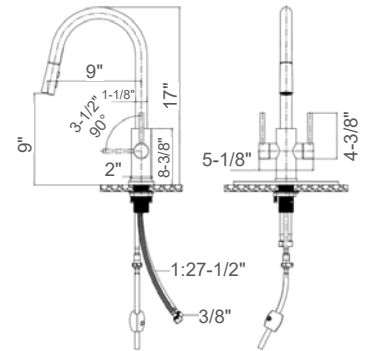

TWO HANDLE PULL-DOWN KITCHEN FAUCET

Model:

- **KSK1218--C**
- **KSK1218--BN**
- **KSK1218--SG**
- **KSK1218--MB**

Finish:

- Polished Chrome
- Brushed Nickel PVD
- Satin Gold
- Matte Black

- Single Hole Installation
- Deck plate upon separate request.
- 90° Forward Rotation Handle
- 360° Swivel Spout
- 2 Function (stream , spray) Pull-out Sprayer
- Quik-Connect 60" Flexible Sprayer Hose
- 1/4 Turn, Ceramic Disc Cartridge
- Solid Brass Construction

· **Packing: 6 PC/Box**