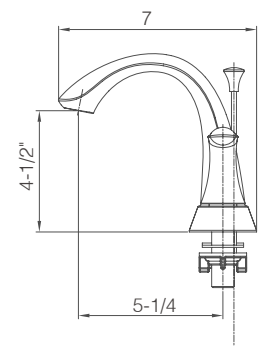

Finish:

Polished Chrome
Brushed Nickel PVD

- 4" Centerset, 3 Hole Installation
- **Solid Brass Construction**
- 1/4 Turn, Ceramic Disc Cartridge
- Pop-up Drain Included
- 100% Pressure System Tested
- **Packing: 6 PC/Box**