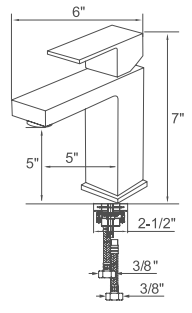

1. **Model:**
   KSB1112--C
   KSB1112--BN
   KSB1112--SG
   KSB1112--MB
2. **Finish:**
   Polished Chrome
   Brushed Nickel PVD
   Satin Gold
   Matte Black

- Single Hole Installation
- Deck plate upon separate request.
- **Solid Brass Construction**
- Premium Grade Ceramic Disc Cartridge
- Push-down Pop-up Drain Included

• **Packing: 6 PC/Box**