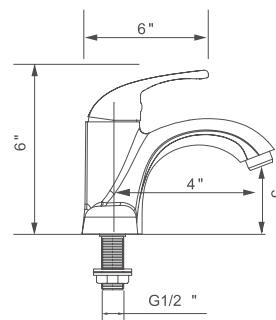

Finish:

Polished Chrome
Brushed Nickel PVD

- 4" Centerset, 3 Hole Installation
- Premium Grade Ceramic Disc Cartridge
- Pop-up Drain Included
- ½ Inch NPSM Connection
- 100% Pressure System Tested

· **Packing: 6 PC/Box**