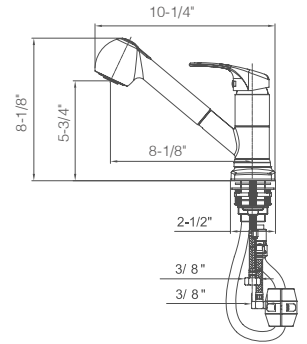

SINGLE HANDLE PULL-OUT KITCHEN FAUCET

Model: **Finish:**
KSK1113--C Polished Chrome
KSK1113--BN Brushed Nickel PVD

- Single Hole Installation or
- Optional Deckplate for 3 Hole Installation
- 135° Swivel Spout
- 2 Function (stream , spray) Pull-out Sprayer
- Quik-Connect 60" Flexible Sprayer Hose

· **Packing: 6 PC/Box**