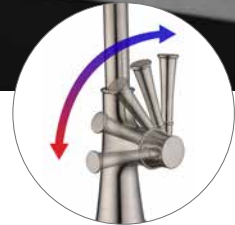

SINGLE HANDLE PULL-DOWN KITCHEN FAUCET

90° Forward Rotation

Model: **Finish:**
KSK1133--BN Brushed Nickel PVD

- Single Hole Installation
- Deck plate upon separate request.
- 90° Forward Rotation Handle
- 360° Swivel Spout
- 3 Function (stream , spray, sweep) Pull-out Sprayer
- Quik-Connect 60" Flexible Sprayer Hose

· **Packing: 6 PC/Box**