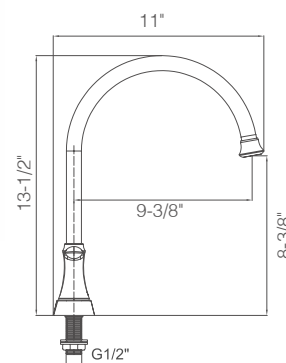

8" TWO HANDLE KITCHEN FAUCET

Model:

KSK8238--C

KSK8238--BN

Finish:

Polished Chrome

Brushed Nickel PVD

- 8" 3 Hole Installation
- 1/4 Turn, Ceramic Disc Cartridge
- 1/2 Inch NPSM Connection
- 100% Pressure System Tested

• **Packing: 6 PC/Box**