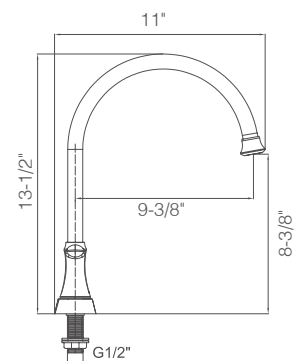

• **Packing: 6 PC/Box**

TWO HANDLE KITCHEN FAUCET W/SIDE SPRAYER

Model:

KSK8238WS--C
KSK8238WS--BN

Finish:

Polished Chrome
Brushed Nickel PVD

- 4 Hole Installation
- 1/4 Turn, Ceramic Disc Cartridge
- 1/2 Inch NPSM Connection
- 100% Pressure System Tested
- **Packing: 6 PC/Box**