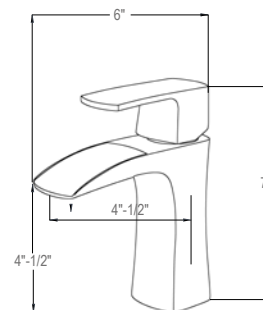

Finish:

Polished Chrome

Brushed Nickel PVD

Satin Gold

- Single Hole Installation
- Deck plate upon separate request.
- Premium Grade Ceramic Disc Cartridge
- Push-down Pop-up Drain Included
- 100% Pressure System Tested

• **Packing: 6 PC/Box**