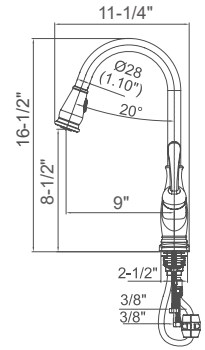

SINGLE HANDLE PULL-DOWN KITCHEN FAUCET

Model:

- **KSK1114--C**
- **KSK1114--BN**
- **KSK1114--RB**

Finish:

- Polished Chrome
- Brushed Nickel PVD
- Oil Rubbed Bronze

- Single Hole Installation
- Deck plate upon separate request.
- 360° Swivel Spout
- 3 Function (stream , spray, pause) Pull-out Sprayer
- Quik-Connect 60" Flexible Sprayer Hose

· **Packing: 6 PC/Box**

90° Forward Rotation