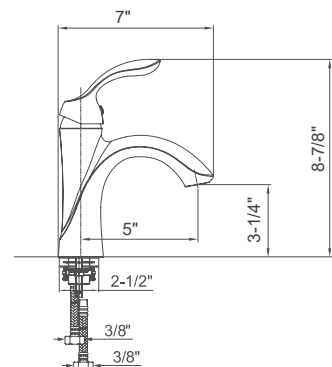

SINGLE HANDLE LAVATORY FAUCET

Model:

- **KSB1118--C**
- **KSB1118--BN**
- **KSB1118--RB**

Finish:

- Polished Chrome
- Brushed Nickel PVD
- Oil Rubbed Bronze

- Single Hole Installation
- Deck plate upon separate request.
- **Solid Brass Construction**
- Premium Grade Ceramic Disc Cartridge
- Pop-up Drain Included
- 100% Pressure System Tested

- **Packing: 6 PC/Box**