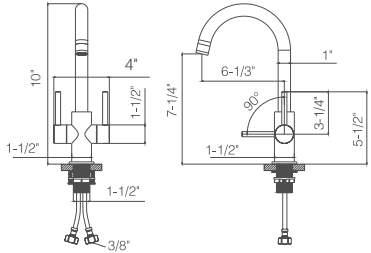

TWO HANDLE LAVATORY FAUCET

Model:	Finish:
KSB1217--C	Polished Chrome
KSB1217--BN	Brushed Nickel PVD
KSB1217--SG	Satin Gold
KSB1217--MB	Matte Black

- Single Hole Installation
- Deck plate upon separate request.
- **Solid Brass Construction**
- Premium Grade Ceramic Disc Cartridge
- Push-down Pop-up Drain Included
- 100% Pressure System Tested

• **Packing: 6 PC/Box**