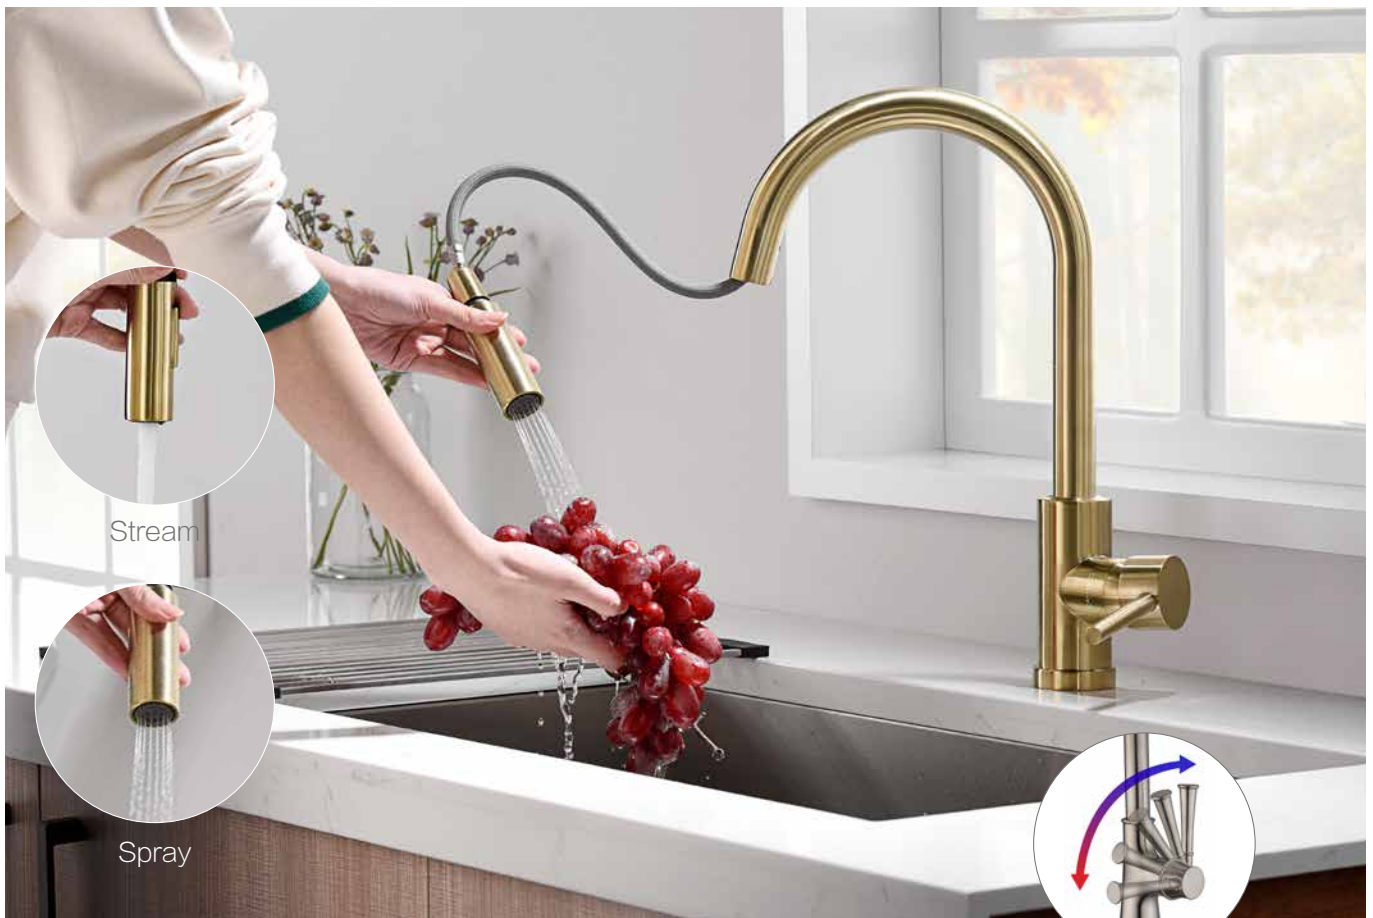

Polished Chrome

Brushed Nickel PVD

Satin Gold

Matte Black

- Single Hole Installation
- Deck plate upon separate request.
- 90° Forward Rotation Handle
- 360° Swivel Spout
- 2 Function (stream , spray) Pull-out Sprayer
- Quik-Connect 60" Flexible Sprayer Hose
- 90° Forward Rotation Handle

• **Packing: 6 PC/Box**

90° Forward Rotation

SINGLE HANDLE PULL-DOWN KITCHEN FAUCET

90° Forward Rotation

Model:
KSK1126--C
KSK1126--BN

Finish:
 Polished Chrome
 Brushed Nickel PVD

- Single Hole Installation
- Deck plate upon separate request.
- 360° Swivel Spout
- 2 Function (stream , spray)Metal Pull-out Sprayer
- Quik-Connect 60" Flexible Sprayer Hose