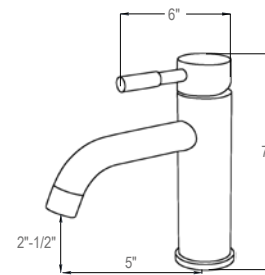

SINGLE HANDLE LAVATORY FAUCET

Model:

KSB1109--C

KSB1109--BN

Finish:

Polished Chrome

Brushed Nickel PVD

- Single Hole Installation
- Solid Stainless Steel Construction
- Premium Grade Ceramic Disc Cartridge
- Push-down Pop-up Drain Included
- 100% Pressure System Tested

• **Packing: 6 PC/Box**