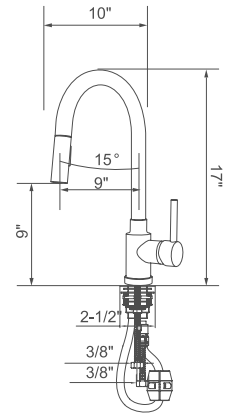

SINGLE HANDLE PULL-DOWN KITCHEN FAUCET

Model:

KSK1120--C

KSK1120--BN

KSK1120--SG

KSK1120--MB

Finish:

Polished Chrome

Brushed Nickel PVD

Satin Gold

Matte Black

- Single Hole Installation
- Deck plate upon separate request.
- 90° Forward Rotation Handle
- 360° Swivel Spout
- 2 Function (stream , spray) Pull-out Sprayer
- Quik-Connect 60" Flexible Sprayer Hose
- 90° Forward Rotation Handle

• **Packing: 6 PC/Box**