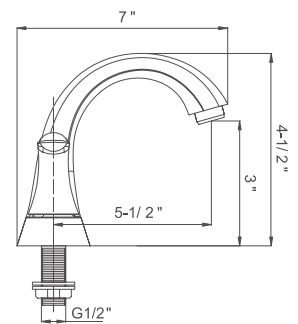

Model:

KSB4232--C
KSB4232--BN

Finish:

Polished Chrome
Brushed Nickel PVD

- 4" Centerset, 3 Hole Installation
- 1/4 Turn, Ceramic Disc Cartridge
- Pop-up Drain Included
- 100% Pressure System Tested

• **Packing: 6 PC/Box**